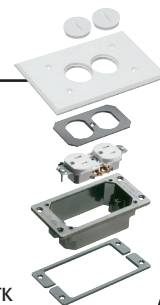

Threaded Plugs

FLBC101BLTK
 FLBC101BRTK
 FLBC101LATK
 FLBC101WTK
 FLBC101MBTK
 FLBC101NLTK

Cover Trim Kit
 Mounting bracket,
 gasketed cover plate,
 duplex receptacle,
 Four spacers

- Black, plastic
- Brown, plastic
- Light Almond, plastic
- White, plastic
- Brass
- Nickel-plated brass

**Cover w
 Threaded
 Plugs**

FLBC101WTK

Arlington®

GANGABLE BOXES for NEW CONCRETE

Catalog No Description

RECTANGULAR INTERLOCKING SINGLE GANG BOX

FLBC8500 (2) 1-1/4" hubs

FLBC8502 (2) 2" hubs