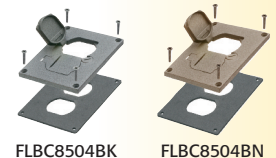

POWDER COATED COVER KITS with TWO FLIP LIDS

NEW!

FLBC8504BK FLBC8504BN	SINGLE GANG INSERT	● Black ● Brown	Cover insert w Flip Lids
FLBC8514BK FLBC8514BN	SINGLE GANG COVER/FRAME KITS	● Black ● Brown	Cover w Flip Lids
FLBC8524BK FLBC8524BN	TWO GANG COVER/FRAME KITS	● Black ● Brown	Cover w Flip Lids
FLBC8534BK FLBC8534BN	THREE GANG COVER/FRAME KITS	● Black ● Brown	Cover w Flip Lids