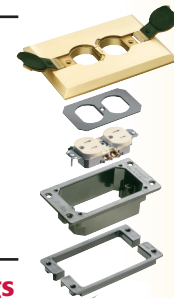

FLBCF101BLTK
FLBCF101BRTK
FLBCF101LATK
FLBCF101WTK
FLBCF101MBTK
FLBCF101NLTK

Cover Trim Kit
Mounting bracket,
gasketed cover plate,
duplex receptacle,
Four spacers

- Black, plastic
- Brown, plastic
- Light Almond, plastic
- White, plastic
- Brass, metal
- Nickel-plated brass, metal

**Cover w
Flip Lids**

FLBCF101MBTK

FLBC101BL
FLBC101BR
FLBC101LA
FLBC101W
FLBC101MB
FLBC101NL

Concrete Box Kit
Non-metallic box w
mounting bracket
gasketed cover plate,
duplex receptacle

- Black, plastic
- Brown, plastic
- Light Almond, plastic
- White, plastic
- Brass
- Nickel-plated brass

Threaded Plugs