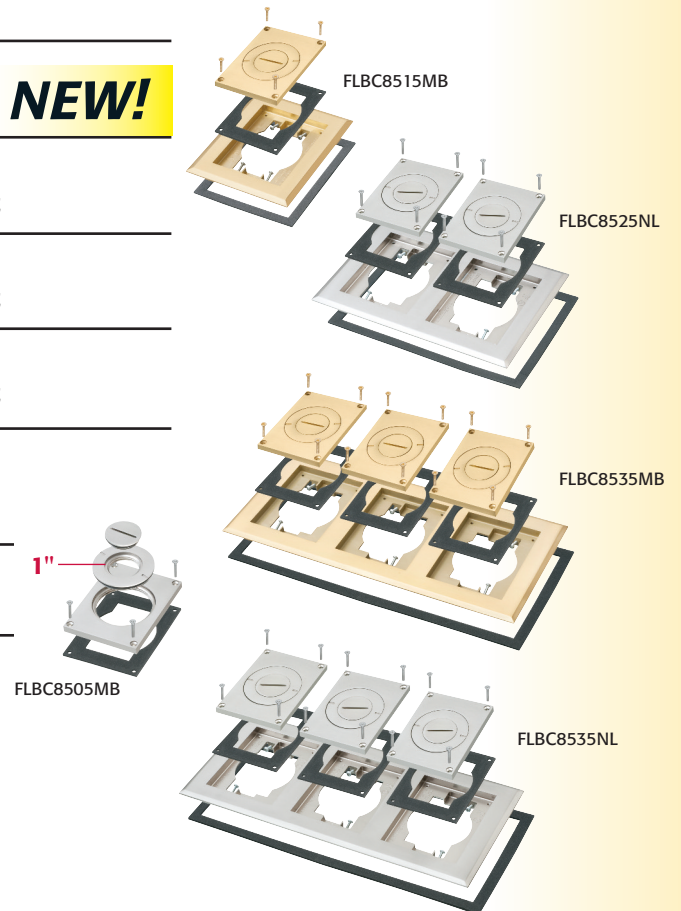

COVER INSERT ONLY

| | | |
|--------------------------|--|-------------------------------|
| FLBC8503MB FLBC8503NL | Metal insert with Furniture Feed Insert | Brass-plated Nickel-plated |
|--------------------------|--|-------------------------------|

METAL COVER KITS • with FURNITURE FEED INSERTS

w combo 2" and 1" Threaded Openings

NEW!

| | | |
|--------------------------|--------------------|---|
| FLBC8515MB FLBC8515NL | SINGLE GANG | Brass-plated zinc Nickel-plated zinc |
| FLBC8525MB FLBC8525NL | TWO GANG | Brass-plated zinc Nickel-plated zinc |
| FLBC8535MB FLBC8535NL | THREE GANG | Brass-plated zinc Nickel-plated zinc |

COVER INSERT ONLY

| | | |
|--------------------------|--|-------------------------------|
| FLBC8505MB FLBC8505NL | Metal insert with Furniture Feed Insert | Brass-plated Nickel-plated |
|--------------------------|--|-------------------------------|