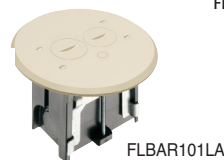

ADJUSTABLE FLOOR BOX KITS

Catalog No   Description   Cover Finish   Cover Style

SINGLE GANG • PLASTIC BOX • RECTANGULAR COVER

FLBAF101BL	Plastic Cover	● Black	Flip Lids
FLBAF101BR		● Brown	
FLBAF101CA		● Caramel	
FLBAF101LA		● Light Almond	
FLBAF101W		○ White	

FLBAF101MB	Metal Cover	Brass
FLBAF101NL		Nickel-plated brass

FLBA101BL	Plastic Cover	● Black	Threaded Plugs
FLBA101BR		● Brown	
FLBA101LA		● Light Almond	
FLBA101W		○ White	

FLBA101MB	Metal Cover	Brass
FLBA101NL		Nickel-plated brass

SINGLE GANG • PLASTIC BOX • ROUND COVER

FLBAFR101BL	Plastic Cover	● Black	Single Flip Lid
FLBAFR101BR		● Brown	
FLBAFR101CA		● Caramel	
FLBAFR101LA		● Light Almond	
FLBAFR101W		○ White	

FLBAFR101MB	Metal Cover	Brass
FLBAFR101NL		Nickel-plated brass

FLBAR101BL	Plastic Cover	● Black	Threaded Plugs
FLBAR101BR		● Brown	
FLBAR101LA		● Light Almond	
FLBAR101W		○ White	

FLBAR101MB	Metal Cover	Brass
FLBAR101NL		Nickel-plated brass