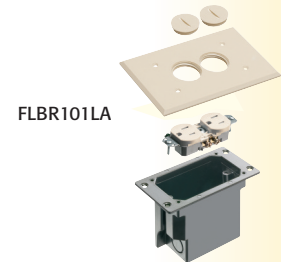

SINGLE GANG • RECTANGULAR BOX and COVER

FLBRF101BL	Plastic Box, Plastic Cover	● Black	Flip Lids
FLBRF101BR		● Brown	
FLBRF101LA		● Light Almond	
FLBRF101W		○ White	
FLBRF101MB	Plastic Box, Metal Cover	Brass	Threaded Plugs
FLBRF101NL		Nickel-plated brass	
FLBR101BL	Plastic Box, Plastic Cover	● Black	Threaded Plugs
FLBR101BR		● Brown	
FLBR101LA		● Light Almond	
FLBR101W		○ White	
FLBR101MB	Plastic Box, Metal Cover	Brass	Threaded Plugs
FLBR101NL		Nickel-plated brass