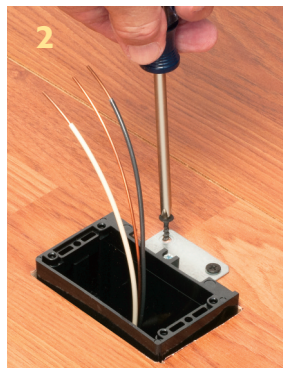

| | | |
|------------|--------------------|---------------------|
| FLBAR101MB | Metal Cover | Brass |
| FLBAR101NL | | Nickel-plated brass |

Mount box to joist in new work.

For retrofit cut a 2-3/8" x 3-3/4" hole in floor (template provided).

Attach box to floor.

Adjust box height. Install bracket.

STEEL FLOOR BOX KITS & METAL COVERS

Catalog No Description Cover Finish Cover Style

METAL COVER with FLIP LIDS • STEEL BOX

| | | | |
|----------------------------|---|------------------------------|--|
| FLB5331MB FLB5331NL | Floor Box Kit Single gang | Brass Nickel-plated brass | Rectangular (2) Flip Lids |
| FLB5551MB FLB5551NL | Floor Box Kit Two gang | Brass Nickel-plated brass | Square (4) Flip Lids |
| FLB5552MB FLB5552NL | Floor Box Kit Power/Low Voltage | Brass Nickel-plated brass | Square (4) Flip Lids |
| FLB5330MB FLB5330NL | Cover Single gang | Brass Nickel-plated brass | Rectangular (2) Flip Lids |
| FLB5550MB FLB5550NL | Cover Two gang | Brass Nickel-plated brass | Square (4) Flip Lids |
| FLB6240MB FLB6240NL | Floor Box Kit, Two gang (2) 110V receptacles | Brass Nickel-plated brass | Round (4) Flip Lids |
| FLB6240MBTK FLB6240NLTK | Trim Kit (2) 110V receptacles | Brass Nickel-plated brass | Round (4) Flip Lids |
| FLB6242MB FLB6242NL | Floor Box Kit, Two gang (1) 110V receptacle, (1) low voltage | Brass Nickel-plated brass | Round (4) Flip Lids |