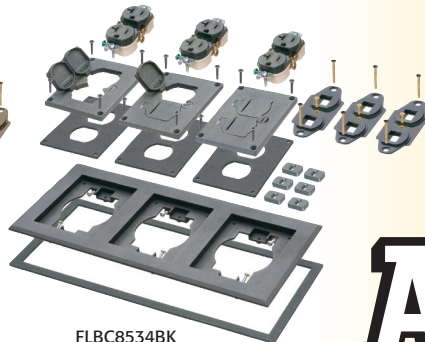

POWDER COATED