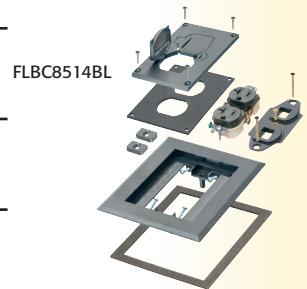

COVERS OPEN IN EITHER DIRECTION

Arlington®

MORE COVERS for GANGABLE BOXES FLBC8500, FLBC8502

Catalog No Description Cover Color/Finish

PLASTIC COVER KITS with TWO FLIP LIDS

NEW!

| | | | |
|--------------------------|--|--------------------|-------------------------------------|
| FLBC8504BL FLBC8504BR | SINGLE GANG INSERT | ● Black ● Brown | Cover insert w Flip Lids |
| FLBC8514BL FLBC8514BR | SINGLE GANG COVER/FRAME KITS | ● Black ● Brown | Cover w Flip Lids |
| FLBC8524BL FLBC8524BR | TWO GANG COVER/FRAME KITS | ● Black ● Brown | Cover w Flip Lids |
| FLBC8534BL FLBC8534BR | THREE GANG COVER/FRAME KITS | ● Black ● Brown | Cover w Flip Lids |