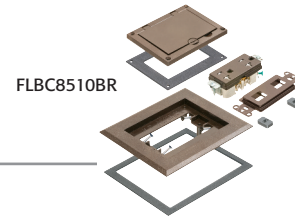

**Cover w
 Threaded
 Plugs**

FLBC101WTK

Arlington®

GANGABLE BOXES for NEW CONCRETE

Catalog No Description

RECTANGULAR INTERLOCKING SINGLE GANG BOX

FLBC8500 (2) 1-1/4" hubs

FLBC8502 (2) 2" hubs

COVERS for GANGABLE BOXES FLBC8500, FLBC8502

Catalog No Description Cover Color/Finish

COVER KITS with DEVICES INCLUDED

FLBC8510BL
FLBC8510BR
FLBC8510CA
FLBC8510GY
FLBC8510LA

SINGLE GANG
Plastic Cover

- Black
- Brown
- Caramel
- Gray
- Light Almond