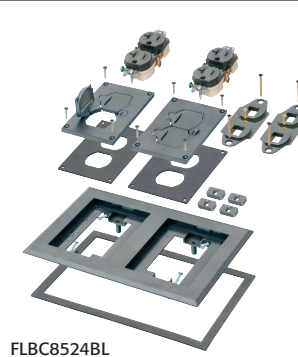

MORE COVERS for GANGABLE BOXES FLBC8500, FLBC8502

Catalog No   Description   Cover Color/Finish

PLASTIC COVER KITS with TWO FLIP LIDS

NEW!

FLBC8504BL FLBC8504BR	SINGLE GANG INSERT	● Black ● Brown	Cover insert w Flip Lids
FLBC8514BL FLBC8514BR	SINGLE GANG COVER/FRAME KITS	● Black ● Brown	Cover w Flip Lids
FLBC8524BL FLBC8524BR	TWO GANG COVER/FRAME KITS	● Black ● Brown	Cover w Flip Lids
FLBC8534BL FLBC8534BR	THREE GANG COVER/FRAME KITS	● Black ● Brown	Cover w Flip Lids

PLASTIC

POWDER COATED COVER KITS with TWO FLIP LIDS

NEW!

FLBC8504BK FLBC8504BN	SINGLE GANG INSERT	● Black ● Brown	Cover insert w Flip Lids
FLBC8514BK FLBC8514BN	SINGLE GANG COVER/FRAME KITS	● Black ● Brown	Cover w Flip Lids
FLBC8524BK FLBC8524BN	TWO GANG COVER/FRAME KITS	● Black ● Brown	Cover w Flip Lids
FLBC8534BK FLBC8534BN	THREE GANG COVER/FRAME KITS	● Black ● Brown	Cover w Flip Lids

POWDER COATED

Arlington®