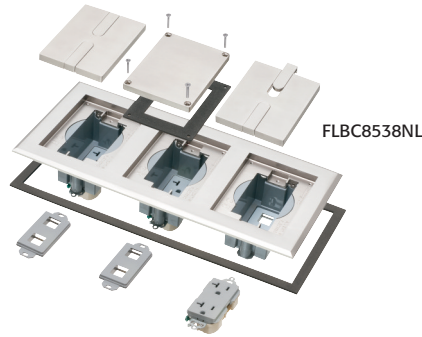

FLBC8538MB

FLBC8538NL