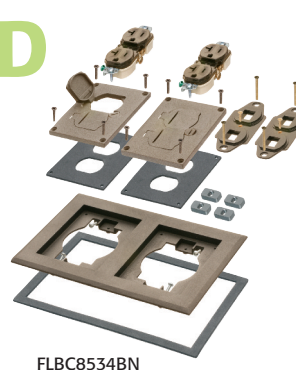

POWDER COATED