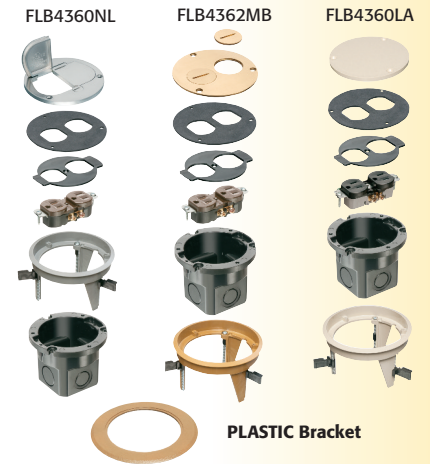

LOW PROFILE DROP IN™ FLOOR BOX KITS

Catalog No	Description	Cover Finish	Cover Style

SINGLE GANG FLOOR BOX KIT with STEEL BRACKET

FLB4364MB	Plastic Box, Metal Bracket and Cover	Brass	(2) Flip Lids
FLB4364NL		Nickel-plated brass	
<i>ADD SUFFIX 'GC' for CANADA ORDERS. Includes ground clip</i>			
FLB45CRMB	CARPET RINGS	Brass	---
FLB45CRNL		Nickel-plated brass	---
Diameter 6"			

SINGLE GANG FLOOR BOX KIT with NON-METALLIC BRACKET Includes MATCHING CARPET RING

FLB4360MB	Plastic Box and Bracket, Metal Cover	Brass	(2) Flip Lids
FLB4360NL		Nickel-plated brass	
FLB4362MB		Brass	
FLB4362NL	Nickel-plated brass	(2) Threaded Plugs	
FLB4360BL	Plastic Box and Bracket, Plastic Cover	● Black	Blank Plastic Cover
FLB4360BR		● Brown	
FLB4360CA		● Caramel	
FLB4360GY		● Gray	
FLB4360LA		● Light Almond	

ADD SUFFIX 'GC' for CANADA ORDERS. Includes ground clip

FLUSH-to-FLOOR CUT-IN FLOOR BOX KITS

Catalog No	Description	Cover Finish	Cover Style

SINGLE GANG FLOOR BOX KIT • 4" ROUND COVER

FLB3531MB	Kit w Plastic Box, Metal Cover	Brass	Single Flip Lid
FLB3531NL		Nickel-plated brass	
FLB3532MB		Brass	(2) Flip Lids
FLB3532NL		Nickel-plated brass	
<i>ADD SUFFIX 'GC' for CANADA ORDERS. Includes ground clip</i>			

FLB3530MB	CARPET RINGS	Brass	---
FLB3530NL		Nickel-plated brass	---
FLB3531MBTK	TRIM KIT Metal Cover	Brass	Single Flip Lid
FLB3531NLTK		Nickel-plated brass	
FLB3532MBTK	TRIM KIT Metal Cover	Brass	(2) Flip Lids
FLB3532NLTK		Nickel-plated brass	

SINGLE GANG FLOOR BOX KIT • 4" ROUND COVER

FLB3520MB	Kit w Plastic Box, Metal Cover	Brass	(2) Threaded Plugs
FLB3520NL		Nickel-plated brass	
<i>ADD SUFFIX 'GC' for CANADA ORDERS. Includes ground clip</i>