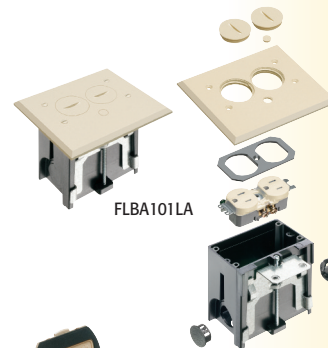

ADJUSTABLE FLOOR BOX KITS

Catalog No   Description   Cover Finish   Cover Style

SINGLE GANG • PLASTIC BOX • RECTANGULAR COVER

FLBAF101BL	Plastic Cover	● Black	Flip Lids
FLBAF101BR		● Brown	
FLBAF101CA		● Caramel	
FLBAF101LA		● Light Almond	
FLBAF101W		○ White	

FLBAF101MB	Metal Cover	Brass
FLBAF101NL		Nickel-plated brass

FLBA101BL	Plastic Cover	● Black	Threaded Plugs
FLBA101BR		● Brown	
FLBA101LA		● Light Almond	
FLBA101W		○ White	

FLBA101MB	Metal Cover	Brass
FLBA101NL		Nickel-plated brass

SINGLE GANG • PLASTIC BOX • ROUND COVER

FLBAFR101BL	Plastic Cover	● Black	Single Flip Lid
FLBAFR101BR		● Brown	
FLBAFR101CA		● Caramel	
FLBAFR101LA		● Light Almond	
FLBAFR101W		○ White	

FLBAFR101MB	Metal Cover	Brass
FLBAFR101NL		Nickel-plated brass

FLBAR101BL	Plastic Cover	● Black	Threaded Plugs
FLBAR101BR		● Brown	
FLBAR101LA		● Light Almond	
FLBAR101W		○ White	

FLBAR101MB	Metal Cover	Brass
FLBAR101NL		Nickel-plated brass