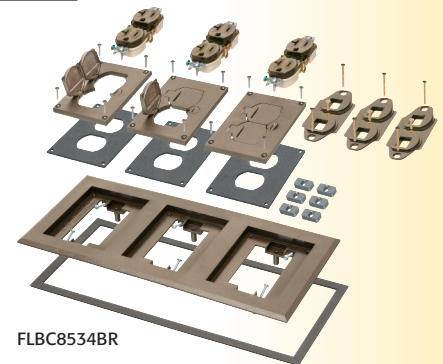

MORE COVERS for GANGABLE BOXES FLBC8500, FLBC8502

Catalog No   Description   Cover Color/Finish

PLASTIC COVER KITS with TWO FLIP LIDS

NEW!

FLBC8504BL FLBC8504BR	SINGLE GANG INSERT	● Black ● Brown	Cover insert w Flip Lids
FLBC8514BL FLBC8514BR	SINGLE GANG COVER/FRAME KITS	● Black ● Brown	Cover w Flip Lids
FLBC8524BL FLBC8524BR	TWO GANG COVER/FRAME KITS	● Black ● Brown	Cover w Flip Lids
FLBC8534BL FLBC8534BR	THREE GANG COVER/FRAME KITS	● Black ● Brown	Cover w Flip Lids

PLASTIC

POWDER COATED COVER KITS with TWO FLIP LIDS

NEW!

FLBC8504BK FLBC8504BN	SINGLE GANG INSERT	● Black ● Brown	Cover insert w Flip Lids
FLBC8514BK FLBC8514BN	SINGLE GANG COVER/FRAME KITS	● Black ● Brown	Cover w Flip Lids
FLBC8524BK FLBC8524BN	TWO GANG COVER/FRAME KITS	● Black ● Brown	Cover w Flip Lids
FLBC8534BK FLBC8534BN	THREE GANG COVER/FRAME KITS	● Black ● Brown	Cover w Flip Lids

POWDER COATED

Arlington®