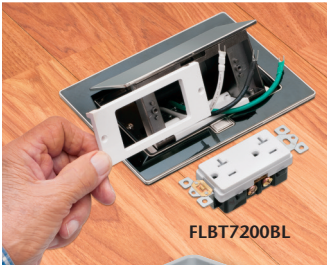

FLOOR BOX

KITS • COVERS • ACCESSORIES

PRODUCT SELECTOR