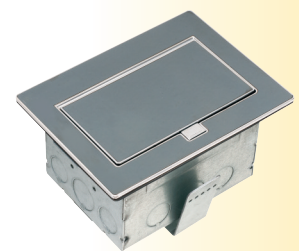

Arlington®

MORE FLOOR BOX KITS for EXISTING FLOORS

Catalog No Description Cover Finish Cover Style

POP-UP FLOOR BOX KIT • TRAPDOOR COVER

| Catalog No | Description | Receptacle Style |
|-------------|---|------------------------------------|
| FLBT4400SS | Square Steel Box w/ | 20A TR receptacle |
| FLBT4400GSS | Stainless Steel trapdoor cover | 20A duplex GFCI receptacle |
| FLBT4400USS | Choice of installed receptacle | 20A TR receptacle w/ Two USB ports |
| FLBT4400BL | Square Steel Box w/ Black | 20A TR receptacle |
| FLBT4400GBL | Stainless Steel trapdoor cover | 20A duplex GFCI receptacle |
| FLBT4400UBL | Choice of installed receptacle | 20A TR receptacle w/ Two USB ports |

FLBT4400GSS

FLBT4400UBL

POP-UP FLOOR BOX KIT • TRAPDOOR COVER

NEW!

| Catalog No | Description | Receptacle Style |
|------------|---|--|
| FLBT7200SS | Square Steel Box w/ Stainless Steel trapdoor cover | EASY TO REPLACE receptacle Ships w/ 20A receptacle |
| FLBT7200BL | Square Steel Box w/ Black Stainless Steel trapdoor cover | EASY TO REPLACE receptacle Ships w/ 20A receptacle |

FLBT7200SS

FLBT7200BL

FLBT7200BL

COVER CLOSES FLUSH

SHIPS WITH 20A RECEPTACLE THAT'S EASY TO REPLACE WITH ONE OF YOUR OWN!

ALSO FOR EXISTING FLOORS...

ADJUSTABLE FLOOR BOXES

SEE PAGE 10