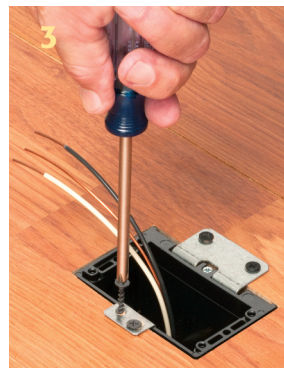

Mount box to joist in new work.

For retrofit cut a 2-3/8" x 3-3/4" hole in floor (template provided).

Attach box to floor.

Adjust box height. Install bracket.