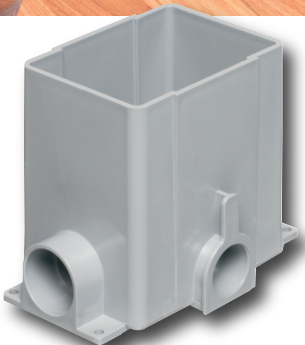

FLOOR BOX

KITS • COVERS • ACCESSORIES

PRODUCT SELECTOR

FLOOR BOX KITS for EXISTING FLOORS

| Catalog No | Description | Cover Finish | Cover Style |
|---|-----------------------------------|---------------------|--|
| FLOOR BOX KIT with RECESSED WIRING DEVICE • (2) LOW VOLTAGE OPENINGS | | | |
| FLBR5420MB | Round Plastic Box | Brass-plated | Blank and Slotted in use Covers |
| FLBR5420NL | Plated Diecast Zinc Cover, | Nickel-plated | |
| FLBR5420AB | Thin Steel Flange | Antique bronze-pltd | |
| FLBR5420BL | Round Plastic Box | ● Black | Blank and Slotted in use Covers |
| FLBR5420BR | Powder-coated Diecast Zinc | ● Brown | |
| FLBR5420LA | Cover, Thin Steel Flange | ● Light Almond | |

FLBT7200SS

FLBT7200BL

FLBT7200BL

COVER CLOSES FLUSH

SHIPS WITH 20A RECEPTACLE THAT'S EASY TO REPLACE WITH ONE OF YOUR OWN!

ALSO FOR EXISTING FLOORS...

ADJUSTABLE FLOOR BOXES

SEE PAGE 10