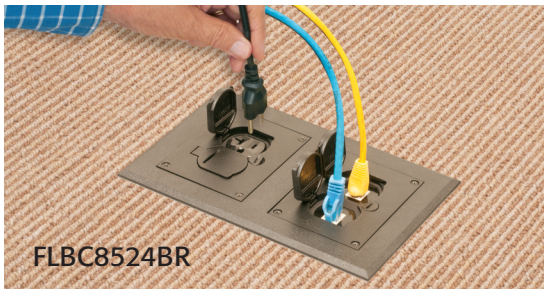

MORE COVERS for GANGABLE BOXES FLBC8500, FLBC8502

Catalog No   Description   Cover Color/Finish

PLASTIC COVER KITS with TWO FLIP LIDS

NEW!

FLBC8504BL FLBC8504BR	SINGLE GANG INSERT	● Black ● Brown	Cover insert w Flip Lids
FLBC8514BL FLBC8514BR	SINGLE GANG COVER/FRAME KITS	● Black ● Brown	Cover w Flip Lids
FLBC8524BL FLBC8524BR	TWO GANG COVER/FRAME KITS	● Black ● Brown	Cover w Flip Lids
FLBC8534BL FLBC8534BR	THREE GANG COVER/FRAME KITS	● Black ● Brown	Cover w Flip Lids

PLASTIC

POWDER COATED COVER KITS with TWO FLIP LIDS

NEW!

FLBC8504BK FLBC8504BN	SINGLE GANG INSERT	● Black ● Brown	Cover insert w Flip Lids
FLBC8514BK FLBC8514BN	SINGLE GANG COVER/FRAME KITS	● Black ● Brown	Cover w Flip Lids
FLBC8524BK FLBC8524BN	TWO GANG COVER/FRAME KITS	● Black ● Brown	Cover w Flip Lids
FLBC8534BK FLBC8534BN	THREE GANG COVER/FRAME KITS	● Black ● Brown	Cover w Flip Lids

POWDER COATED

Arlington®