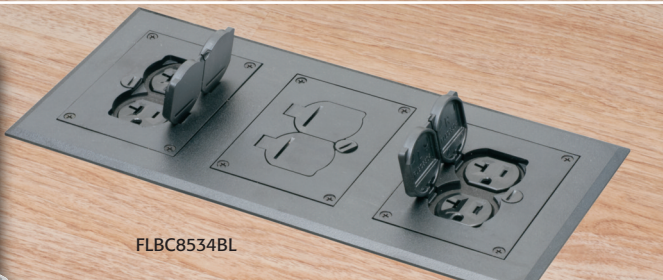

FLOOR BOX

KITS • COVERS • ACCESSORIES

PRODUCT SELECTOR