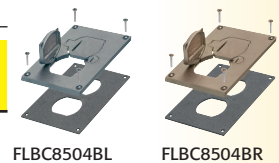

COVERS OPEN IN EITHER DIRECTION

Arlington®

MORE COVERS for GANGABLE BOXES FLBC8500, FLBC8502

Catalog No Description Cover Color/Finish

PLASTIC COVER KITS with TWO FLIP LIDS

NEW!

| | | | |
|--------------------------|--|--------------------|-------------------------------------|
| FLBC8504BL FLBC8504BR | SINGLE GANG INSERT | ● Black ● Brown | Cover insert w Flip Lids |
| FLBC8514BL FLBC8514BR | SINGLE GANG COVER/FRAME KITS | ● Black ● Brown | Cover w Flip Lids |
| FLBC8524BL FLBC8524BR | TWO GANG COVER/FRAME KITS | ● Black ● Brown | Cover w Flip Lids |
| FLBC8534BL FLBC8534BR | THREE GANG COVER/FRAME KITS | ● Black ● Brown | Cover w Flip Lids |