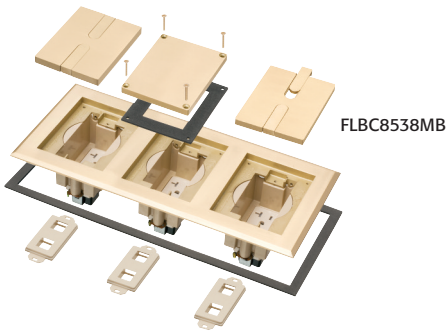

FLBC8538MB