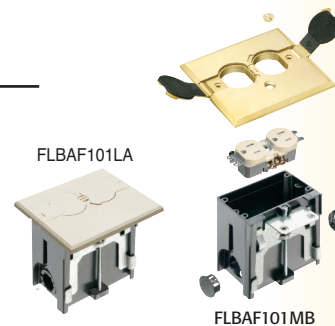

ADJUSTABLE FLOOR BOX KITS

Catalog No   Description   Cover Finish   Cover Style

SINGLE GANG • PLASTIC BOX • RECTANGULAR COVER

FLBAF101BL	Plastic Cover	● Black	Flip Lids
FLBAF101BR		● Brown	
FLBAF101CA		● Caramel	
FLBAF101LA		● Light Almond	
FLBAF101W		○ White	

FLBAF101MB	Metal Cover	Brass
FLBAF101NL		Nickel-plated brass

FLBA101BL	Plastic Cover	● Black	Threaded Plugs
FLBA101BR		● Brown	
FLBA101LA		● Light Almond	
FLBA101W		○ White	

FLBA101MB	Metal Cover	Brass
FLBA101NL		Nickel-plated brass

SINGLE GANG • PLASTIC BOX • ROUND COVER

FLBAFR101BL	Plastic Cover	● Black	Single Flip Lid
FLBAFR101BR		● Brown	
FLBAFR101CA		● Caramel	
FLBAFR101LA		● Light Almond	
FLBAFR101W		○ White	

FLBAFR101MB	Metal Cover	Brass
FLBAFR101NL		Nickel-plated brass

FLBAR101BL	Plastic Cover	● Black	Threaded Plugs
FLBAR101BR		● Brown	
FLBAR101LA		● Light Almond	
FLBAR101W		○ White	

FLBAR101MB	Metal Cover	Brass
FLBAR101NL		Nickel-plated brass