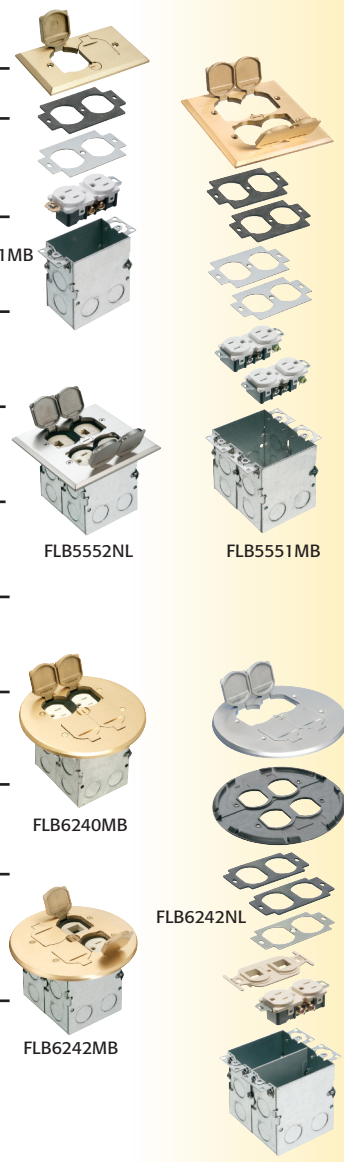

Attach box to floor.

Adjust box height. Install bracket.

STEEL FLOOR BOX KITS & METAL COVERS

Catalog No Description Cover Finish Cover Style

METAL COVER with FLIP LIDS • STEEL BOX

| | | | |
|----------------------------|---|------------------------------|--|
| FLB5331MB FLB5331NL | Floor Box Kit Single gang | Brass Nickel-plated brass | Rectangular (2) Flip Lids |
| FLB5551MB FLB5551NL | Floor Box Kit Two gang | Brass Nickel-plated brass | Square (4) Flip Lids |
| FLB5552MB FLB5552NL | Floor Box Kit Power/Low Voltage | Brass Nickel-plated brass | Square (4) Flip Lids |
| FLB5330MB FLB5330NL | Cover Single gang | Brass Nickel-plated brass | Rectangular (2) Flip Lids |
| FLB5550MB FLB5550NL | Cover Two gang | Brass Nickel-plated brass | Square (4) Flip Lids |
| FLB6240MB FLB6240NL | Floor Box Kit, Two gang (2) 110V receptacles | Brass Nickel-plated brass | Round (4) Flip Lids |
| FLB6240MBTK FLB6240NLTK | Trim Kit (2) 110V receptacles | Brass Nickel-plated brass | Round (4) Flip Lids |
| FLB6242MB FLB6242NL | Floor Box Kit, Two gang (1) 110V receptacle, (1) low voltage | Brass Nickel-plated brass | Round (4) Flip Lids |

METAL COVER with THREADED PLUGS • STEEL BOX

| | | | |
|------------------------|--|------------------------------|---|
| FLB5321MB FLB5321NL | Floor Box Kit Single gang | Brass Nickel-plated brass | Rectangular (2) Threaded Plugs |
| FLB5541MB FLB5541NL | Floor Box Kit Two gang | Brass Nickel-plated brass | Square (4) Threaded Plugs |
| FLB5320MB FLB5320NL | Cover Single gang | Brass Nickel-plated brass | Rectangular (2) Threaded Plugs |
| FLB5540MB FLB5540NL | Cover Two gang | Brass Nickel-plated brass | Square (4) Threaded Plugs |