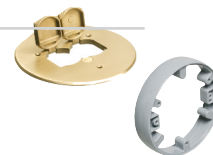

FLBC4500 includes low voltage divider and mud cover

| | |
|-------------------|---|
| FLBC4502 | 4.5" ROUND BOX • SIX HUBS |
| FLBC4502GC | Box w/ Ground Clip for Canada |
| FLBC4502LR | Reversible Leveling ring for 4.5" box, 6" cover |

FLBC4502 includes low voltage divider and mud cover

FLBC4502LR

COVER KITS for 4.5" Boxes

| FLBC4500, FLBC4502 and other mfrs' boxes | Cover Finish | Cover Style |
|---|---|---------------------------------|
| FLBC4520BL FLBC4520BR FLBC4520CA FLBC4520GY FLBC4520LA FLBC4520W | Plastic Cover Kit | Single Flip Lid |
| FLBC4560DBL FLBC4560DBR FLBC4560DCA FLBC4560DGY FLBC4560DLA FLBC4560DMB FLBC4560DNL | Recessed Plastic or Metal Cover Kit w Low Voltage Divider Flange height 1/8" +/- | Slotted in use and Blank |
| FLBC4580MB FLBC4580NL | Recessed Metal Cover Kit w Low Voltage Divider, Ultra-thin Flange | Slotted in use and Blank |
| FLB6220MB FLB6220NL FLB6220MBLR FLB6220NLLR | Metal Cover Kit Cover Kit w Leveling ring | Threaded Plugs |
| FLB6230MB FLB6230NL FLB6230MBLR FLB6230NLLR | Metal Cover Kit Cover Kit w Leveling ring | Flip Lids |