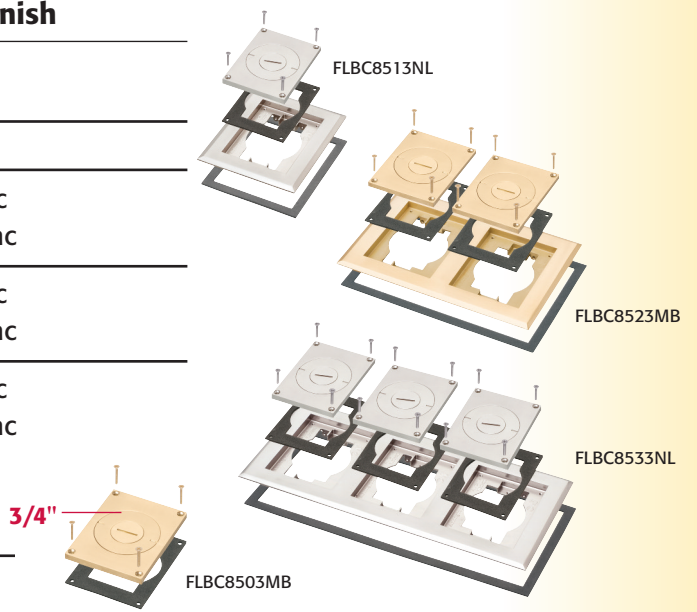

MORE COVERS for GANGABLE BOXES FLBC8500, FLBC8502

Catalog No	Description	Cover Color/Finish

METAL COVER KITS • with FURNITURE FEED INSERTS

w combo 2" and 3/4" Threaded Openings

FLBC8513MB FLBC8513NL	SINGLE GANG	Brass-plated zinc Nickel-plated zinc
FLBC8523MB FLBC8523NL	TWO GANG	Brass-plated zinc Nickel-plated zinc
FLBC8533MB FLBC8533NL	THREE GANG	Brass-plated zinc Nickel-plated zinc

COVER INSERT ONLY

FLBC8503MB FLBC8503NL	Metal insert with Furniture Feed Insert	Brass-plated Nickel-plated