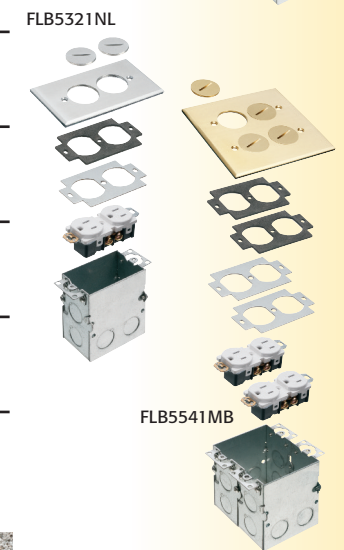

METAL COVER with THREADED PLUGS • STEEL BOX

FLB5321MB FLB5321NL	Floor Box Kit Single gang	Brass Nickel-plated brass	Rectangular (2) Threaded Plugs
FLB5541MB FLB5541NL	Floor Box Kit Two gang	Brass Nickel-plated brass	Square (4) Threaded Plugs
FLB5320MB FLB5320NL	Cover Single gang	Brass Nickel-plated brass	Rectangular (2) Threaded Plugs
FLB5540MB FLB5540NL	Cover Two gang	Brass Nickel-plated brass	Square (4) Threaded Plugs