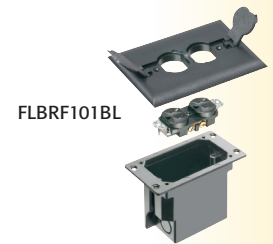

FLOOR BOX

KITS • COVERS • ACCESSORIES

PRODUCT SELECTOR

FLOOR BOX KITS for EXISTING FLOORS

| Catalog No | Description | Cover Finish | Cover Style |
|---|-----------------------------------|---------------------|--|
| FLOOR BOX KIT with RECESSED WIRING DEVICE • (2) LOW VOLTAGE OPENINGS | | | |
| FLBR5420MB | Round Plastic Box | Brass-plated | Blank and Slotted in use Covers |
| FLBR5420NL | Plated Diecast Zinc Cover, | Nickel-plated | |
| FLBR5420AB | Thin Steel Flange | Antique bronze-pltd | |
| FLBR5420BL | Round Plastic Box | ● Black | Blank and Slotted in use Covers |
| FLBR5420BR | Powder-coated Diecast Zinc | ● Brown | |
| FLBR5420LA | Cover, Thin Steel Flange | ● Light Almond | |

ADD SUFFIX 'GC' for CANADA ORDERS • Includes ground clip

SINGLE GANG • RECTANGULAR BOX and COVER

| | | | |
|------------|-----------------------------------|---------------------|-----------------------|
| FLBRF101BL | Plastic Box, Plastic Cover | ● Black | Flip Lids |
| FLBRF101BR | | ● Brown | |
| FLBRF101LA | | ● Light Almond | |
| FLBRF101W | | ○ White | |
| FLBRF101MB | Plastic Box, Metal Cover | Brass | Threaded Plugs |
| FLBRF101NL | | Nickel-plated brass | |
| FLBR101BL | Plastic Box, Plastic Cover | ● Black | Threaded Plugs |
| FLBR101BR | | ● Brown | |
| FLBR101LA | | ● Light Almond | |
| FLBR101W | | ○ White | |
| FLBR101MB | Plastic Box, Metal Cover | Brass | Threaded Plugs |
| FLBR101NL | | Nickel-plated brass | |

FLBT4400GSS

FLBT4400UBL

POP-UP FLOOR BOX KIT • TRAPDOOR COVER

NEW!

| Catalog No | Description | Receptacle Style |
|------------|---|--|
| FLBT7200SS | Square Steel Box w/ Stainless Steel trapdoor cover | EASY TO REPLACE receptacle Ships w/ 20A receptacle |
| FLBT7200BL | Square Steel Box w/ Black Stainless Steel trapdoor cover | EASY TO REPLACE receptacle Ships w/ 20A receptacle |