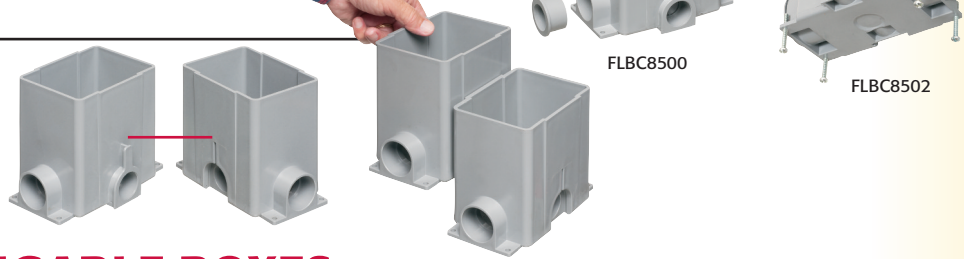

**Cover w
 Threaded
 Plugs**

FLBC101WTK

Arlington®

GANGABLE BOXES for NEW CONCRETE

Catalog No Description

RECTANGULAR INTERLOCKING SINGLE GANG BOX

FLBC8500 (2) 1-1/4" hubs

FLBC8502 (2) 2" hubs