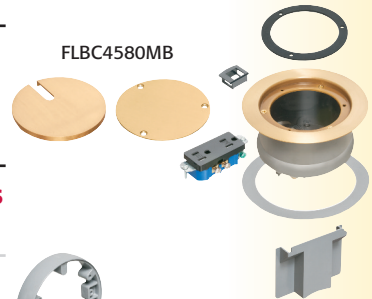

Arlington®

aifittings.com • 800.233.4717

ROUND BOX • Covers for NEW CONCRETE

| Catalog No | Description |
|---------------------|-----------------------------------|
| FLBC4500 | 4.5" ROUND BOX • FOUR HUBS |
| FLBC4500LR | Leveling ring for FLBC4500 |
| FLBC4500LRBE | Extended Height Leveling ring |
| FLBC4500Y | Y Adapter |

FLBC4500 includes low voltage divider and mud cover

| | |
|-------------------|---|
| FLBC4502 | 4.5" ROUND BOX • SIX HUBS |
| FLBC4502GC | Box w/ Ground Clip for Canada |
| FLBC4502LR | Reversible Leveling ring for 4.5" box, 6" cover |

FLBC4502 includes low voltage divider and mud cover

FLBC4502LR

COVER KITS for 4.5" Boxes

| FLBC4500, FLBC4502 and other mfrs' boxes | Cover Finish | Cover Style |
|---|---|---------------------------------|
| FLBC4520BL FLBC4520BR FLBC4520CA FLBC4520GY FLBC4520LA FLBC4520W | Plastic Cover Kit | Single Flip Lid |
| FLBC4560DBL FLBC4560DBR FLBC4560DCA FLBC4560DGY FLBC4560DLA FLBC4560DMB FLBC4560DNL | Recessed Plastic or Metal Cover Kit w Low Voltage Divider Flange height 1/8" +/- | Slotted in use and Blank |
| FLBC4580MB FLBC4580NL | Recessed Metal Cover Kit w Low Voltage Divider, Ultra-thin Flange | Slotted in use and Blank |
| FLB6220MB FLB6220NL FLB6220MBLR FLB6220NLLR | Metal Cover Kit Cover Kit w Leveling ring | Threaded Plugs |
| FLB6230MB FLB6230NL FLB6230MBLR FLB6230NLLR | Metal Cover Kit Cover Kit w Leveling ring | Flip Lids |