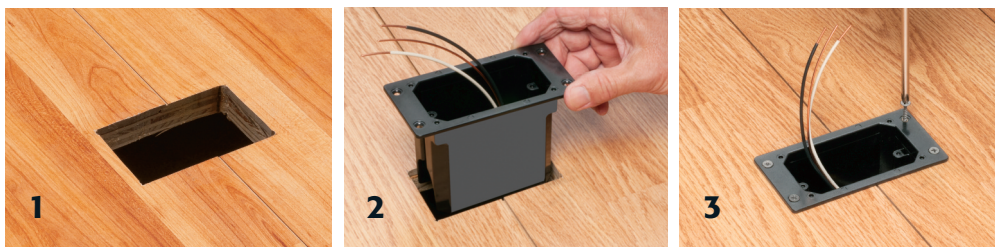

SINGLE GANG • RECTANGULAR BOX and COVER

FLBRF101BL	Plastic Box, Plastic Cover	● Black	Flip Lids
FLBRF101BR		● Brown	
FLBRF101LA		● Light Almond	
FLBRF101W		○ White	
FLBRF101MB	Plastic Box, Metal Cover	Brass	Threaded Plugs
FLBRF101NL		Nickel-plated brass	
FLBR101BL	Plastic Box, Plastic Cover	● Black	Threaded Plugs
FLBR101BR		● Brown	
FLBR101LA		● Light Almond	
FLBR101W		○ White	
FLBR101MB	Plastic Box, Metal Cover	Brass	Threaded Plugs
FLBR101NL		Nickel-plated brass