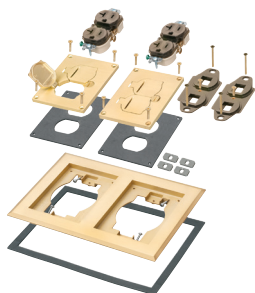

# PLATED COVER KITS

**FOR NEW CONCRETE,  
COMMERCIAL WORK**

**WITH FLIP LIDS, 20A RECEPTACLES**

Plated zinc cover w/ flip lids, gasket, 20A receptacle and mounting screws

**FLBC8514NL**  
Single-gang Nickel-plated

**FLBC8514MB**  
Single-gang Brass-plated

**FLBC8524MB**  
Two-gang Brass-plated

**FLBC8534MB**  
Three-gang Brass-plated

(3) FLBC8500 boxes  
(1) FLBC8534MB  
Brass-plated cover/frame kit

## PLATED ZINC COVER KITS

CATALOG NUMBER	UPC/DCI/NAEF MFG. #018997	DESCRIPTION	PLATED ZINC COVER FINISH	UNIT PKG	STD PKG
----------------	---------------------------	-------------	--------------------------	----------	---------

### SINGLE GANG COVER / GASKET INSERT

<b>FLBC8504MB</b>	42360	Cover/gasket for Single gang Frame	Brass-plated	1	1
<b>FLBC8504NL</b>	42361	Cover/gasket for Single gang Frame	Nickel-plated	1	1

Includes PLATED ZINC single gang gasketed cover with mounting screws.