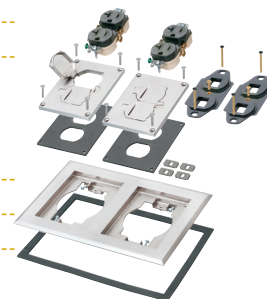

### SINGLE GANG COVER / FRAME KITS

<b>FLBC8514MB</b>	42362	Single gang Frame Kit	Brass-plated	1	1
<b>FLBC8514NL</b>	42363	Single gang Frame Kit	Nickel-plated	1	1

Includes PLATED ZINC single gang frame, cover with gasket and a 20A receptacle, low voltage duplex plate, spacers and mounting screws.

### TWO GANG COVER / FRAME KITS

<b>FLBC8524MB</b>	42364	Two gang Frame Kit	Brass-plated	1	1
<b>FLBC8524NL</b>	42365	Two gang Frame Kit	Nickel-plated	1	1

Includes PLATED ZINC two gang frame, covers with gaskets and (2) 20A receptacles, low voltage duplex plate, spacers and mounting screws.

### THREE GANG COVER / FRAME KITS

<b>FLBC8534MB</b>	42366	Three gang Frame Kit	Brass-plated	1	1
<b>FLBC8534NL</b>	42367	Three gang Frame Kit	Nickel-plated	1	1

Includes PLATED ZINC three gang frame, covers with gaskets and (3) 20A receptacles, low voltage duplex plate, spacers and mounting screws.

**FLBC8504MB**

**FLBC8504NL**

**FLBC8524NL**  
Two-gang Nickel-plated

**FLBC8534NL**  
Three-gang Nickel-plated

**Arlington®**