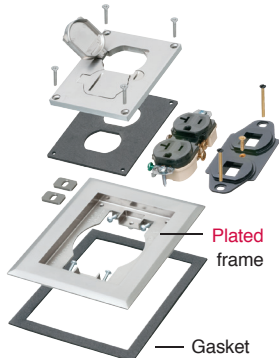

**NEW!**

**MODULAR SINGLE Gang  
COVER SHAPE**

# PLATED COVER KITS

**FOR NEW CONCRETE,  
COMMERCIAL WORK**

**WITH FLIP LIDS, 20A RECEPTACLES**

Plated zinc cover w/ flip lids, gasket, 20A receptacle and mounting screws

**FLBC8514NL**  
Single-gang Nickel-plated

**FLBC8514MB**  
Single-gang Brass-plated

**FLBC8524MB**  
Two-gang Brass-plated

**FLBC8534MB**  
Three-gang Brass-plated

(3) FLBC8500 boxes  
(1) FLBC8534MB  
Brass-plated cover/frame kit

### SINGLE GANG COVER / FRAME KITS

<b>FLBC8514MB</b>	42362	Single gang Frame Kit	Brass-plated	1	1
<b>FLBC8514NL</b>	42363	Single gang Frame Kit	Nickel-plated	1	1

Includes PLATED ZINC single gang frame, cover with gasket and a 20A receptacle, low voltage duplex plate, spacers and mounting screws.