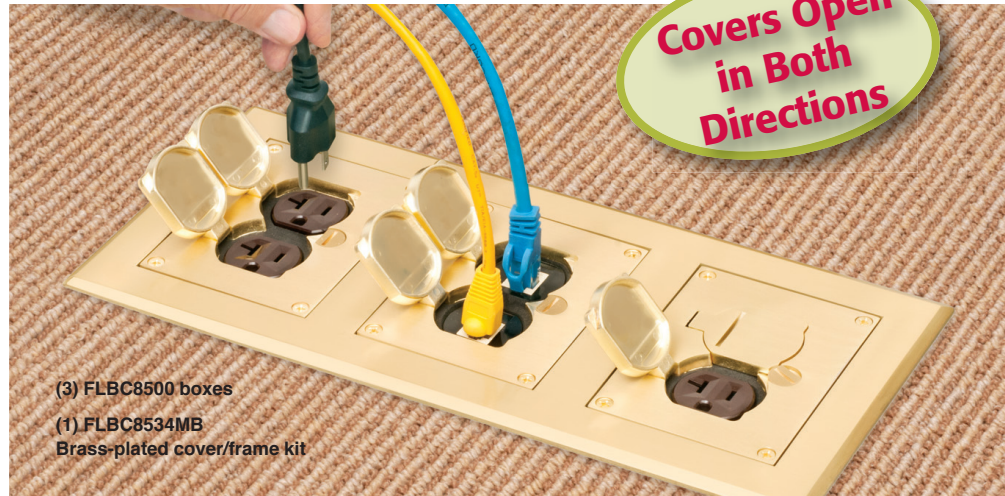

# PLATED COVER KITS

**FOR NEW CONCRETE,  
COMMERCIAL WORK**

**WITH FLIP LIDS, 20A RECEPTACLES**

Plated zinc cover w/ flip lids, gasket, 20A receptacle and mounting screws

**FLBC8514NL**  
Single-gang Nickel-plated

**FLBC8514MB**  
Single-gang Brass-plated

**FLBC8524MB**  
Two-gang Brass-plated

**FLBC8534MB**  
Three-gang Brass-plated

(3) FLBC8500 boxes  
(1) FLBC8534MB  
Brass-plated cover/frame kit