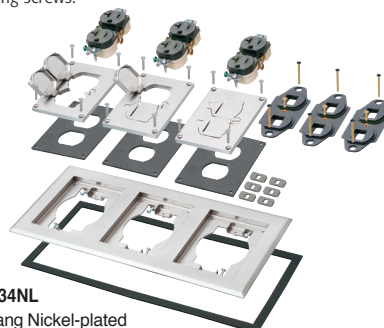

### SINGLE GANG COVER / FRAME KITS

<b>FLBC8514MB</b>	42362	Single gang Frame Kit	Brass-plated	1	1
<b>FLBC8514NL</b>	42363	Single gang Frame Kit	Nickel-plated	1	1

Includes PLATED ZINC single gang frame, cover with gasket and a 20A receptacle, low voltage duplex plate, spacers and mounting screws.

### TWO GANG COVER / FRAME KITS

<b>FLBC8524MB</b>	42364	Two gang Frame Kit	Brass-plated	1	1
<b>FLBC8524NL</b>	42365	Two gang Frame Kit	Nickel-plated	1	1

Includes PLATED ZINC two gang frame, covers with gaskets and (2) 20A receptacles, low voltage duplex plate, spacers and mounting screws.

### THREE GANG COVER / FRAME KITS

<b>FLBC8534MB</b>	42366	Three gang Frame Kit	Brass-plated	1	1
<b>FLBC8534NL</b>	42367	Three gang Frame Kit	Nickel-plated	1	1

Includes PLATED ZINC three gang frame, covers with gaskets and (3) 20A receptacles, low voltage duplex plate, spacers and mounting screws.

**FLBC8504MB**

**FLBC8504NL**

**FLBC8524NL**  
Two-gang Nickel-plated

**FLBC8534NL**  
Three-gang Nickel-plated

**Arlington®**