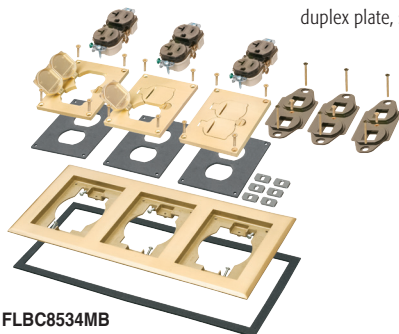

**NEW!**

**MODULAR SINGLE Gang  
COVER SHAPE**

# PLATED COVER KITS

**FOR NEW CONCRETE,  
COMMERCIAL WORK**

**WITH FLIP LIDS, 20A RECEPTACLES**

Plated zinc cover w/ flip lids, gasket, 20A receptacle and mounting screws

**FLBC8514NL**  
Single-gang Nickel-plated

**FLBC8514MB**  
Single-gang Brass-plated

**FLBC8524MB**  
Two-gang Brass-plated

**FLBC8534MB**  
Three-gang Brass-plated

(3) FLBC8500 boxes  
(1) FLBC8534MB  
Brass-plated cover/frame kit

### SINGLE GANG COVER / GASKET INSERT

<b>FLBC8504MB</b>	42360	Cover/gasket for Single gang Frame	Brass-plated	1	1
<b>FLBC8504NL</b>	42361	Cover/gasket for Single gang Frame	Nickel-plated	1	1

Includes PLATED ZINC single gang gasketed cover with mounting screws.