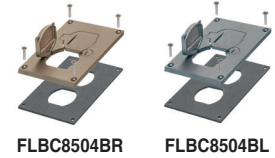

### SINGLE GANG COVER / FRAME KITS

<b>FLBC8514BR</b>	20831	Single gang Frame Kit	Brown	1	1
<b>FLBC8514BL</b>	20830	Single gang Frame Kit	Black	1	1

Includes PLASTIC single gang frame, cover with gasket and a 20A receptacle, low voltage duplex plate, spacers and mounting screws.

### TWO GANG COVER / FRAME KITS

<b>FLBC8524BR</b>	20833	Two gang Frame Kit	Brown	1	1
<b>FLBC8524BL</b>	20832	Two gang Frame Kit	Black	1	1

Includes PLASTIC two gang frame, covers with gaskets and (2) 20A receptacles, low voltage duplex plate, spacers and mounting screws.

### THREE GANG COVER / FRAME KITS

<b>FLBC8534BR</b>	20835	Three gang Frame Kit	Brown	1	1
<b>FLBC8534BL</b>	20834	Three gang Frame Kit	Black	1	1

Includes PLASTIC three gang frame, covers with gaskets and (3) 20A receptacles, low voltage duplex plate, spacers and mounting screws.

**FLBC8504BR**      **FLBC8504BL**

**FLBC8514BL**  
Single-gang, Black

**FLBC8534BR**  
Three-gang, Brown

Not shown:  
**FLBC8534BL**  
Three-gang, Black