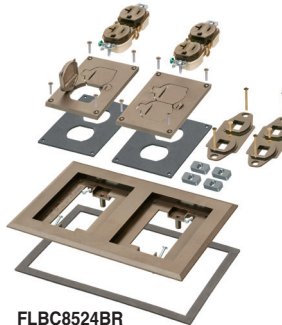

# PLASTIC COVER KITS

**WITH FLIP LIDS, 20A RECEPTACLES**

**Covers Open in Both Directions**

(3) FLBC8500 boxes  
(1) FLBC8534BL  
Black plastic cover/frame kit

Plastic cover w/ flip lids, gasket, 20A receptacle and mounting screws

## PLASTIC COVER KITS FOR FLBC8500, FLBC8502

**FLBC8514BR**  
Single-gang, Brown

**FLBC8524BR**  
Two-gang, Brown

**FLBC8524BL**  
Two-gang, Black

CATALOG NUMBER	UPC/DCI/NAED MFG. #018997	DESCRIPTION	PLASTIC COVER FINISH	UNIT PKG	STD PKG
----------------	---------------------------	-------------	----------------------	----------	---------

### SINGLE GANG COVER / GASKET INSERT

<b>FLBC8504BR</b>	20829	Cover/gasket for Single gang Frame	Brown	1	1
<b>FLBC8504BL</b>	20828	Cover/gasket for Single gang Frame	Black	1	1

Includes PLASTIC single gang gasketed cover with mounting screws.

### SINGLE GANG COVER / FRAME KITS

<b>FLBC8514BR</b>	20831	Single gang Frame Kit	Brown	1	1
<b>FLBC8514BL</b>	20830	Single gang Frame Kit	Black	1	1

Includes PLASTIC single gang frame, cover with gasket and a 20A receptacle, low voltage duplex plate, spacers and mounting screws.