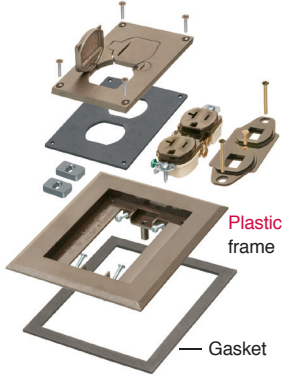

# PLASTIC COVER KITS

**WITH FLIP LIDS, 20A RECEPTACLES**

**Covers Open in Both Directions**

(3) FLBC8500 boxes  
(1) FLBC8534BL  
Black plastic cover/frame kit

Plastic cover w/ flip lids, gasket, 20A receptacle and mounting screws

## PLASTIC COVER KITS FOR FLBC8500, FLBC8502

**FLBC8514BR**  
Single-gang, Brown

**FLBC8524BR**  
Two-gang, Brown

**FLBC8524BL**  
Two-gang, Black

CATALOG NUMBER	UPC/DCI/NAED MFG. #018997	DESCRIPTION	PLASTIC COVER FINISH	UNIT PKG	STD PKG
----------------	---------------------------	-------------	----------------------	----------	---------

### SINGLE GANG COVER / GASKET INSERT

<b>FLBC8504BR</b>	20829	Cover/gasket for Single gang Frame	Brown	1	1
<b>FLBC8504BL</b>	20828	Cover/gasket for Single gang Frame	Black	1	1

Includes PLASTIC single gang gasketed cover with mounting screws.

### SINGLE GANG COVER / FRAME KITS

<b>FLBC8514BR</b>	20831	Single gang Frame Kit	Brown	1	1
<b>FLBC8514BL</b>	20830	Single gang Frame Kit	Black	1	1

Includes PLASTIC single gang frame, cover with gasket and a 20A receptacle, low voltage duplex plate, spacers and mounting screws.