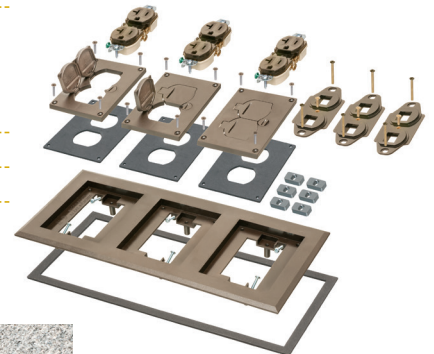

### SINGLE GANG COVER / FRAME KITS

<b>FLBC8514BR</b>	20831	Single gang Frame Kit	Brown	1	1
<b>FLBC8514BL</b>	20830	Single gang Frame Kit	Black	1	1

Includes PLASTIC single gang frame, cover with gasket and a 20A receptacle, low voltage duplex plate, spacers and mounting screws.

### TWO GANG COVER / FRAME KITS

<b>FLBC8524BR</b>	20833	Two gang Frame Kit	Brown	1	1
<b>FLBC8524BL</b>	20832	Two gang Frame Kit	Black	1	1

Includes PLASTIC two gang frame, covers with gaskets and (2) 20A receptacles, low voltage duplex plate, spacers and mounting screws.

### THREE GANG COVER / FRAME KITS

<b>FLBC8534BR</b>	20835	Three gang Frame Kit	Brown	1	1
<b>FLBC8534BL</b>	20834	Three gang Frame Kit	Black	1	1

Includes PLASTIC three gang frame, covers with gaskets and (3) 20A receptacles, low voltage duplex plate, spacers and mounting screws.

**FLBC8504BR**      **FLBC8504BL**

**FLBC8514BL**  
Single-gang, Black

**FLBC8534BR**  
Three-gang, Brown

Not shown:  
**FLBC8534BL**  
Three-gang, Black