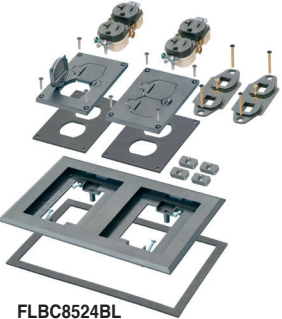

# PLASTIC COVER KITS

**WITH FLIP LIDS, 20A RECEPTACLES**

**Covers Open in Both Directions**

(3) FLBC8500 boxes  
(1) FLBC8534BL  
Black plastic cover/frame kit

Plastic cover w/ flip lids, gasket, 20A receptacle and mounting screws

## PLASTIC COVER KITS FOR FLBC8500, FLBC8502

**FLBC8514BR**  
Single-gang, Brown

**FLBC8524BR**  
Two-gang, Brown

**FLBC8524BL**  
Two-gang, Black

CATALOG NUMBER	UPC/DCI/NAED MFG. #018997	DESCRIPTION	PLASTIC COVER FINISH	UNIT PKG	STD PKG
----------------	---------------------------	-------------	----------------------	----------	---------

### SINGLE GANG COVER / GASKET INSERT

<b>FLBC8504BR</b>	20829	Cover/gasket for Single gang Frame	Brown	1	1
<b>FLBC8504BL</b>	20828	Cover/gasket for Single gang Frame	Black	1	1

Includes PLASTIC single gang gasketed cover with mounting screws.

### SINGLE GANG COVER / FRAME KITS

<b>FLBC8514BR</b>	20831	Single gang Frame Kit	Brown	1	1
<b>FLBC8514BL</b>	20830	Single gang Frame Kit	Black	1	1

Includes PLASTIC single gang frame, cover with gasket and a 20A receptacle, low voltage duplex plate, spacers and mounting screws.