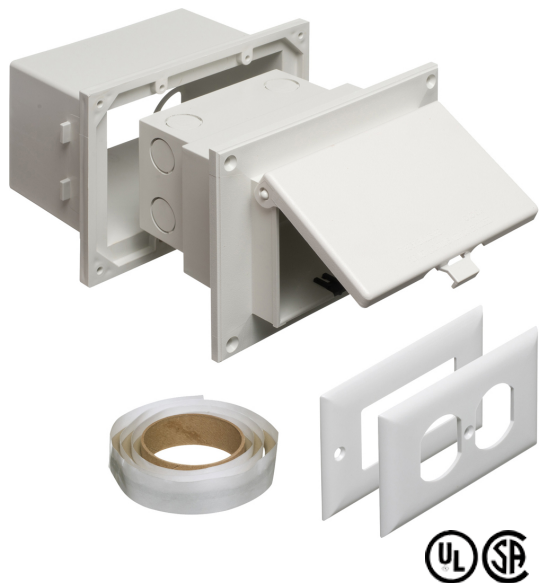

DVB1WGC

Low Profile IN BOX™ with Adapter Sleeve for New Brick Construction

Low Profile InBox™ with Adapter Sleeve for New Brick Construction with grounding clip

Country of Origin: USA

Weight: 1.700 lbs/each

Height: 7.186"

Width: 4.934"

Material(s): UV-Rated Plastic

Paintable: Yes

NEC Compliance: Meets 2017 NEC Section 406.9 (B) for the protection of exterior outlets which require the use of an extra-duty weatherproof while-in-use cover for all outdoor 15 or 20 AMP receptacles.

Style: Vertical

Trade Size: 1-Gang

Packaging

Unit: 1 pc

Standard: 4 pcs

Arlington®

1 Stauffer Industrial Park
Scranton, PA 18517
800/233.4717
Fax 570/562.0646
www.aifittings.com