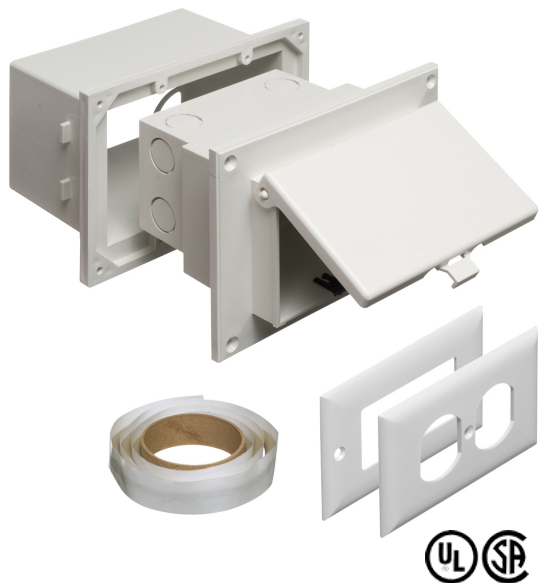

# DHB1WGC

Low Profile IN BOX™ with Adapter Sleeve for New Brick Construction

Low Profile InBox™ with Adapter Sleeve for New Brick Construction with grounding clip

Country of Origin: USA

Weight: 1.800 lbs/each

Height: 4.934"

Width: 7.186"

Material(s): UV-Rated Plastic

Paintable: Yes

NEC Compliance: Meets 2017 NEC Section 406.9 (B) for the protection of exterior outlets which require the use of an extra-duty weatherproof while-in-use cover for all outdoor 15 or 20 AMP receptacles.

Style: Horizontal

Trade Size: 1-Gang